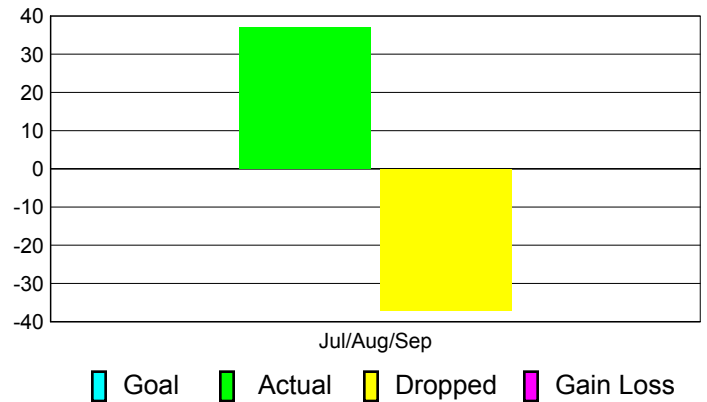

Membership Results 2011-2012

Goal, New, Dropped, Gain/Loss

Comparison of Membership Gain/Loss

Current Year Compared to the Previous Year