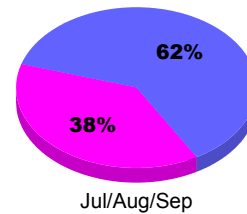

Gender Comparison 2011-2012

Legend: Male (Blue), Female (Magenta)