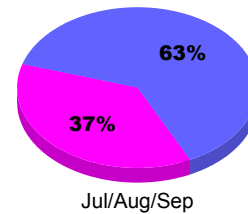

Gender Comparison 2011-2012

Jul/Aug/Sep

Legend: Male (Blue), Female (Magenta)