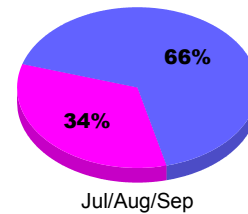

Gender Comparison 2011-2012

Legend: Male (Blue), Female (Magenta)