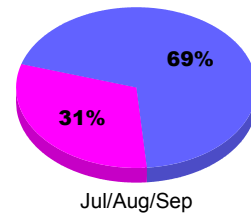

Gender Comparison 2011-2012