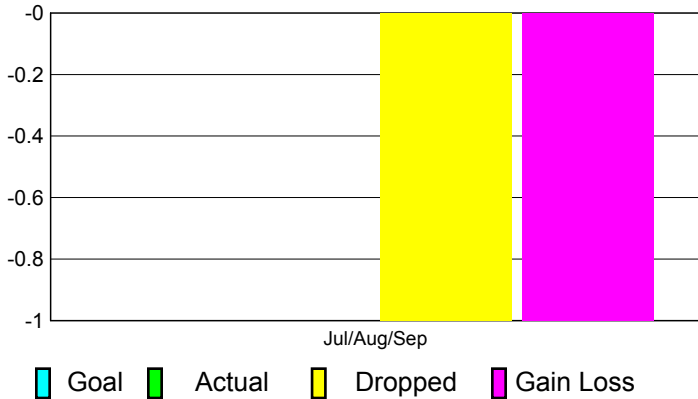

## CLUBS

**Club Results**  
2011-2012

**Clubs**  
2010-2011

Month	New Club Goal	Actual New Clubs	Actual Dropped Clubs	Gain/Loss of Clubs	Gain/Loss of Clubs
Jul/Aug/Sep		0	-1	-1	0
<b>Totals</b>		<b>0</b>	<b>-1</b>	<b>-1</b>	<b>0</b>

### Club Results 2011-2012

Goal, New, Dropped, Gain/Loss